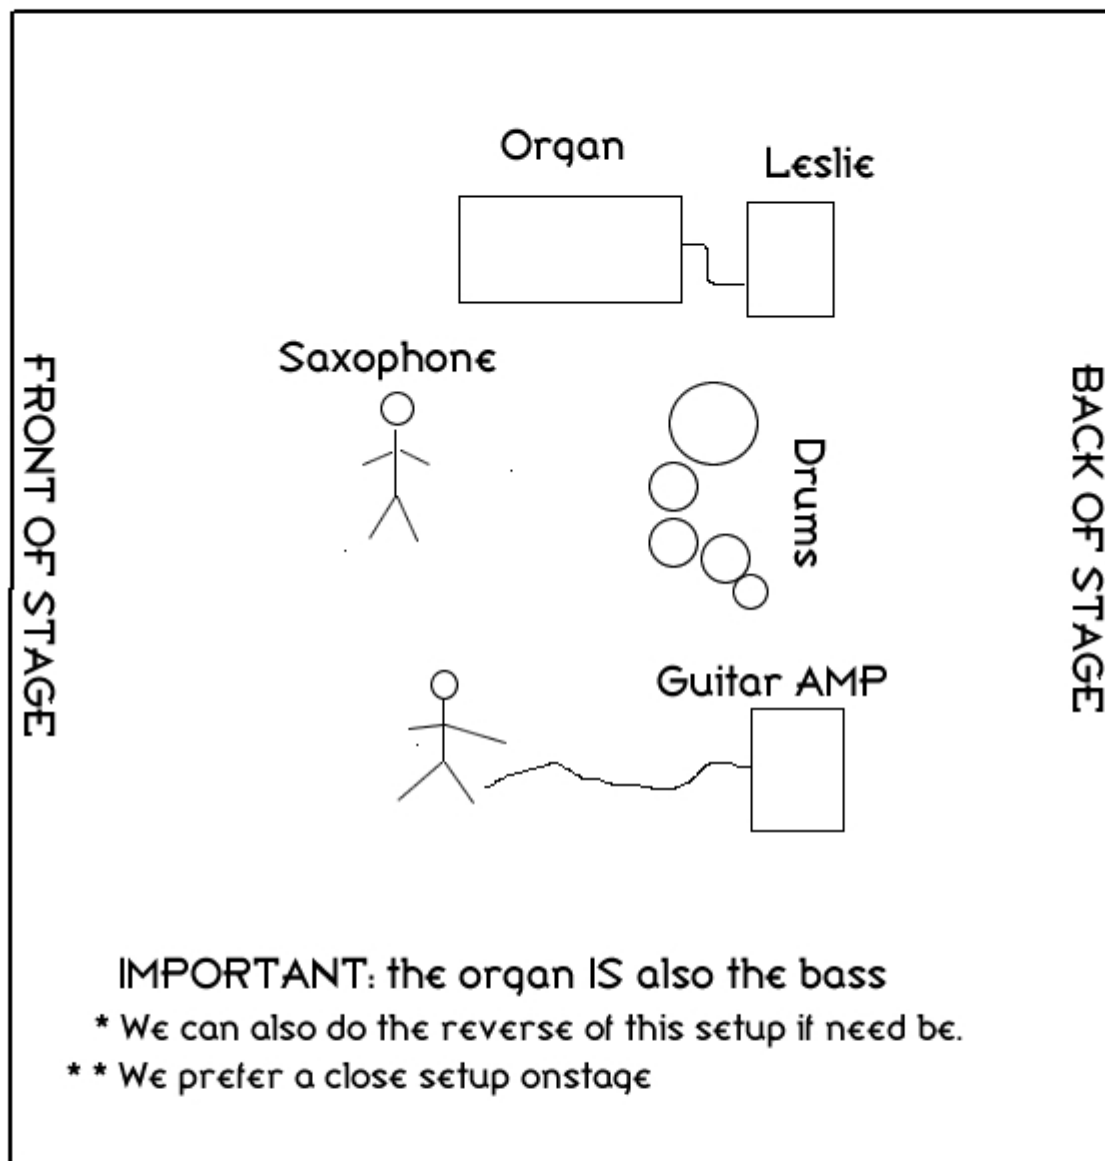

MCTUFF STAGEPLOT

MCTUFF INPUT LIST:

Sax = 1 talk mic, 1 Ribbon Mic, RE20 or quality sax mic

Organ/Leslie 122 = 1 Talk mic, 2 mics on leslie top/treble rotor
1 mic for lower/bass rotor
1 D/I for direct bass out from organ help

IMPORTANT: THE ORGAN IS THE BASS

Guitar = 1 quality mic for guitar amp

Drums = (min setup) quality mics for Kick, snare/hhat, 2 overheads